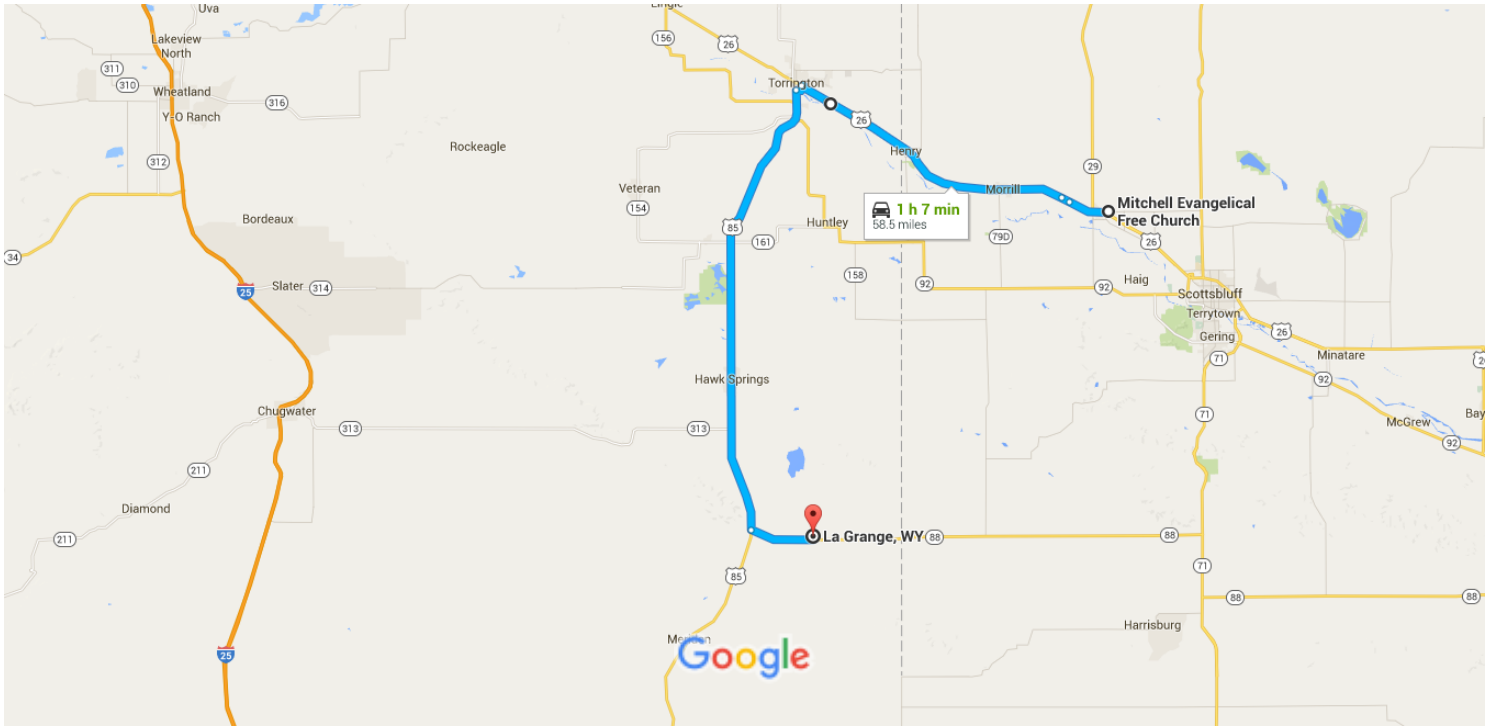

Mitchell Evangelical Free Church to LaGrange, WY

Drive 58.5 miles, 1 h 7 min

Map data ©2016 Google 5 mi

Google Maps